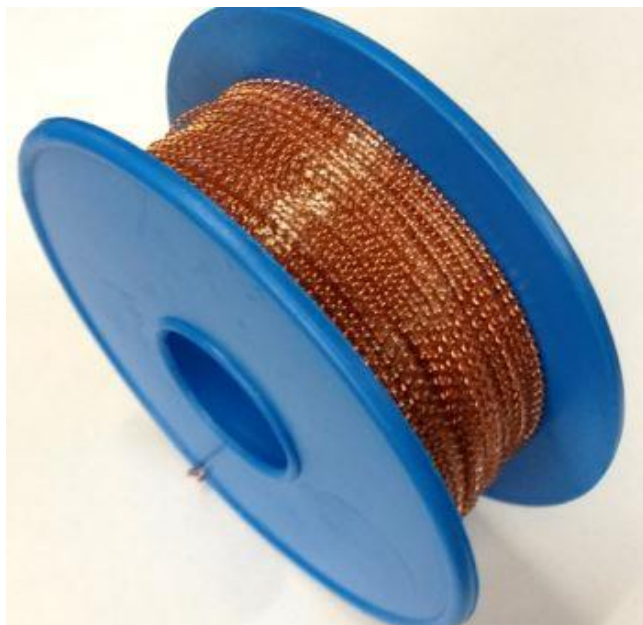

## Copper plastic-coated wire reel

---

**Use :**

Assembly in addition to plastic or lead seals and crimping with sealing plier

**Typology :**

Beaded wire

**Material :**

Copper, plastic

**Rod nature :**

Beaded

**Rod diameter :**

1.1 mm

**Diameter core and turn :**

Core = 0,5 mm – Turn = 0,3 mm

### ADDITIONNAL INFORMATION :

**Durability :**

13.8 kg (138 N)

**Packaging :**

250 g plastic spool

**Field of application :**

Recycling